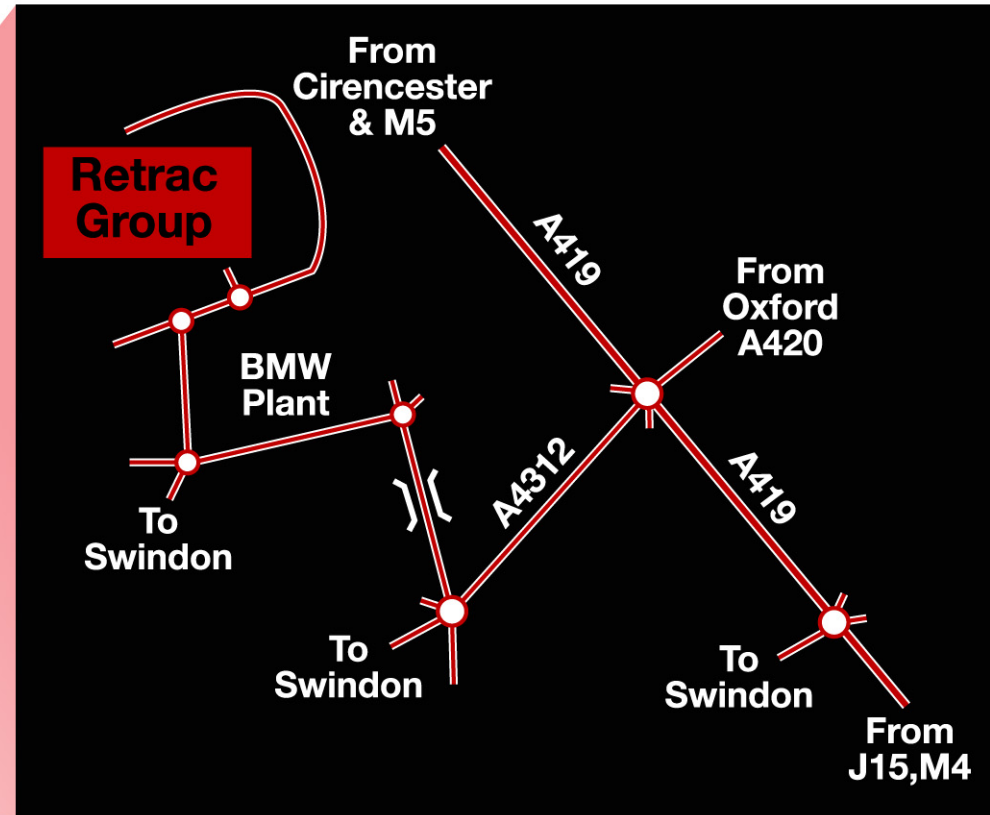

Conveniently situated in central England with easy access to the motorway network via the M4, M5 and M40 and Heathrow Airport within a one hour car journey.

Retrac Composites Ltd
Units 2
Techno Trading Estate
Swindon
Wilts SN2 8HB
Tel: 01793 618822
Fax: 01793 616550
Email: greaves@retrac-composites.com
www.retrac-group.com